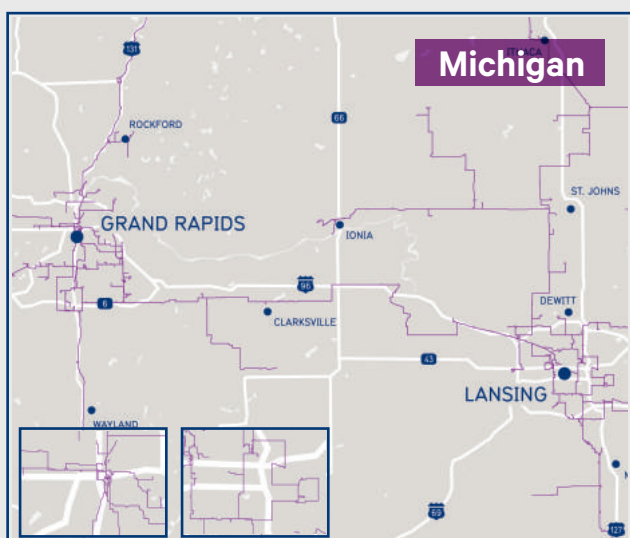

everstream[®]

FASTER FIBER. BETTER BUSINESS.[®]

MAP OUT YOUR FUTURE ON THE BUSINESS-ONLY FIBER NETWORK.

FORGET THE BIG TELECOM STATUS QUO. YOUR BUSINESS DESERVES BETTER.

At Everstream, we're breaking the typical telecom mold by providing access to a 100% all-fiber network that's exclusively for business. We've made it our mission to deliver the reliability, speed and scale our customers demand, backed by the expert support that they deserve.

We are providing businesses like yours with dense metro networks, diverse route options and direct connections to 47 data centers across our 10-state footprint.

More than 25,000 route miles of fiber across 10-state footprint.

MAP OUT YOUR FUTURE ON THE BUSINESS-ONLY FIBER NETWORK.

DATA CENTER CONNECTIVITY

Everstream's Business-Only Fiber Network is connected to 47 data center partner locations. Everstream delivers access to secure, state-of-the-art environments without the capital investment, plus diverse route entry for maximum uptime and redundancy. Connectivity is available in Tier 1, 2, 3 and 4 data center facilities.

123.net

400 76th St. SW, Grand Rapids, MI 49315
24700 Northwestern Hwy., Southfield, MI 48075

BlueBridge

1255 Euclid Ave., Cleveland, OH 44115
5915 Landerbrook Dr., Mayfield Heights, OH 44124

CeraNet

826 Morrison Rd., Columbus, OH 43230