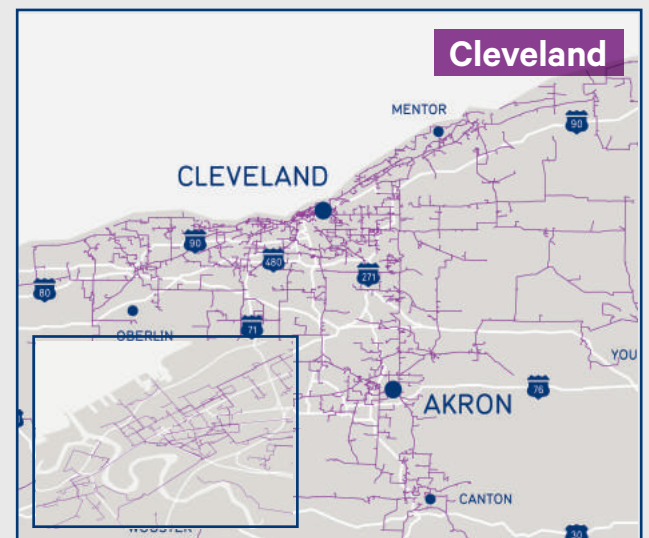

We are providing businesses like yours with dense metro networks, diverse route options and direct connections to 47 data centers across our 10-state footprint.

More than 25,000 route miles of fiber across 10-state footprint.

MAP OUT YOUR FUTURE ON THE BUSINESS-ONLY FIBER NETWORK.

DATA CENTER CONNECTIVITY

Everstream's Business-Only Fiber Network is connected to 47 data center partner locations. Everstream delivers access to secure, state-of-the-art environments without the capital investment, plus diverse route entry for maximum uptime and redundancy. Connectivity is available in Tier 1, 2, 3 and 4 data center facilities.

6100 E. Paris Ave. SE, Caledonia, MI 49316

Trivalent

3145 Prairie St. SW, Grandville, MI 49418

TSR Solutions

324 E. Wisconsin Ave., Milwaukee, WI 53202

US Signal

810 Jorie Blvd., Oak Brook, IL 60523
4765 Barden Ct. SE, Kentwood, MI 49512
222 Washington Ave., Madison, WI 53703

WeConnect

35 Collegeview Rd., Westerville, OH 43081

WOW Data Center

1130 Carolina Dr., West Chicago, IL 60185