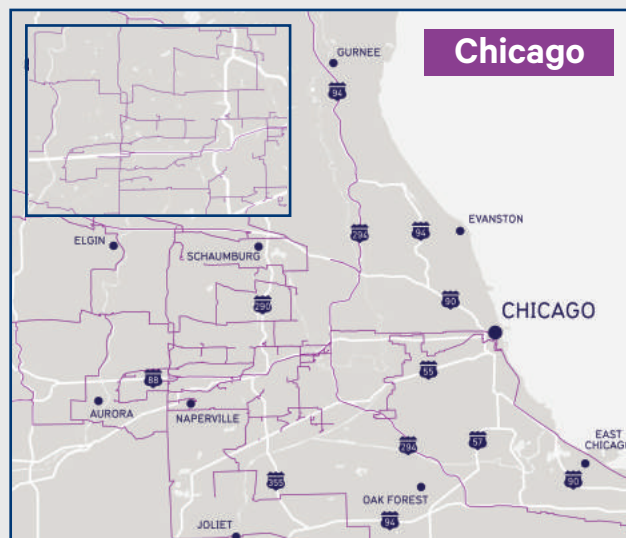

We are providing businesses like yours with dense metro networks, diverse route options and direct connections to 47 data centers across our 10-state footprint.

More than 25,000 route miles of fiber across 10-state footprint.

MAP OUT YOUR FUTURE ON THE BUSINESS-ONLY FIBER NETWORK.

DATA CENTER CONNECTIVITY

Everstream's Business-Only Fiber Network is connected to 47 data center partner locations. Everstream delivers access to secure, state-of-the-art environments without the capital investment, plus diverse route entry for maximum uptime and redundancy. Connectivity is available in Tier 1, 2, 3 and 4 data center facilities.

123.net

400 76th St. SW, Grand Rapids, MI 49315
24700 Northwestern Hwy., Southfield, MI 48075

BlueBridge

1255 Euclid Ave., Cleveland, OH 44115
5915 Landerbrook Dr., Mayfield Heights, OH 44124

CeraNet

826 Morrison Rd., Columbus, OH 43230

WeConnect

35 Collegeview Rd., Westerville, OH 43081

WOW Data Center

1130 Carolina Dr., West Chicago, IL 60185