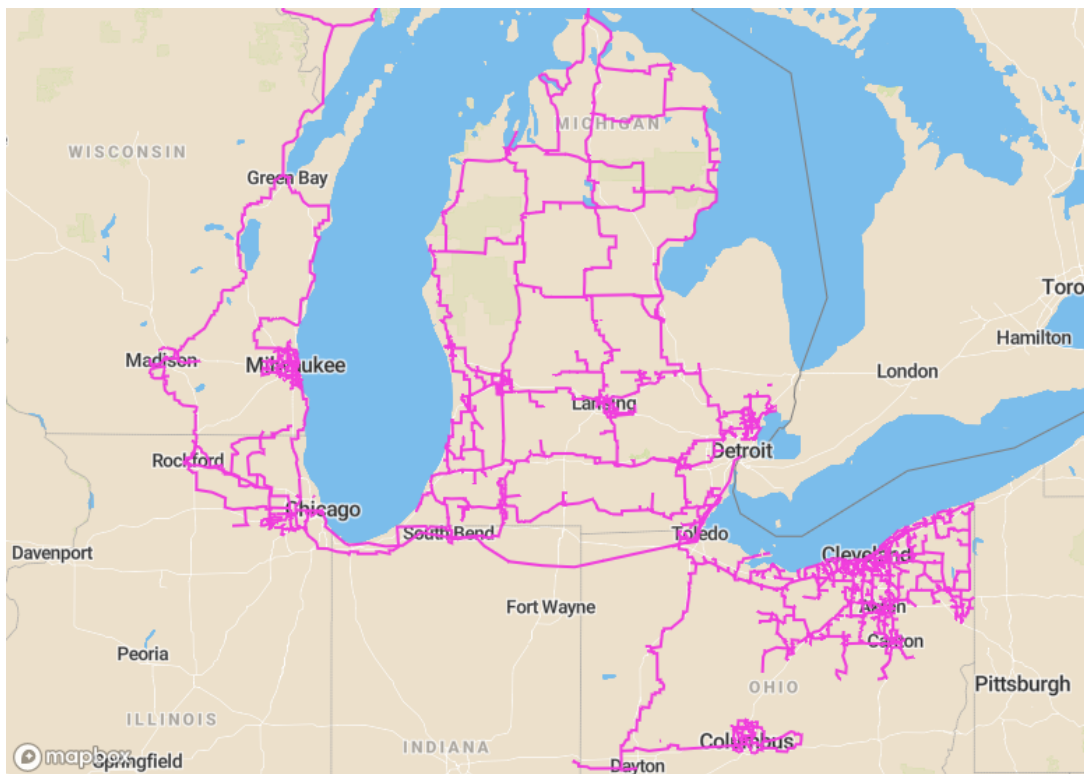

everstream®

FASTER FIBER. BETTER BUSINESS.®

Partner News & Updates

New Interactive Network Map

Transparency is one of Everstream's core corporate values. We provide this transparency when it comes to our network routes, whether it's during a specific project's design process or at the early stages of a customer's journey.

That's why we've worked hard to bring a new and improved interactive [Network Map](#) to our website that shows our current, lit fiber footprint. As we continue to grow and build out our network, this map will reflect it.

Click below to search for any business address in the tool to see how close it is to the Business-Only Fiber Network!

[Partner & Agent Portal](#)