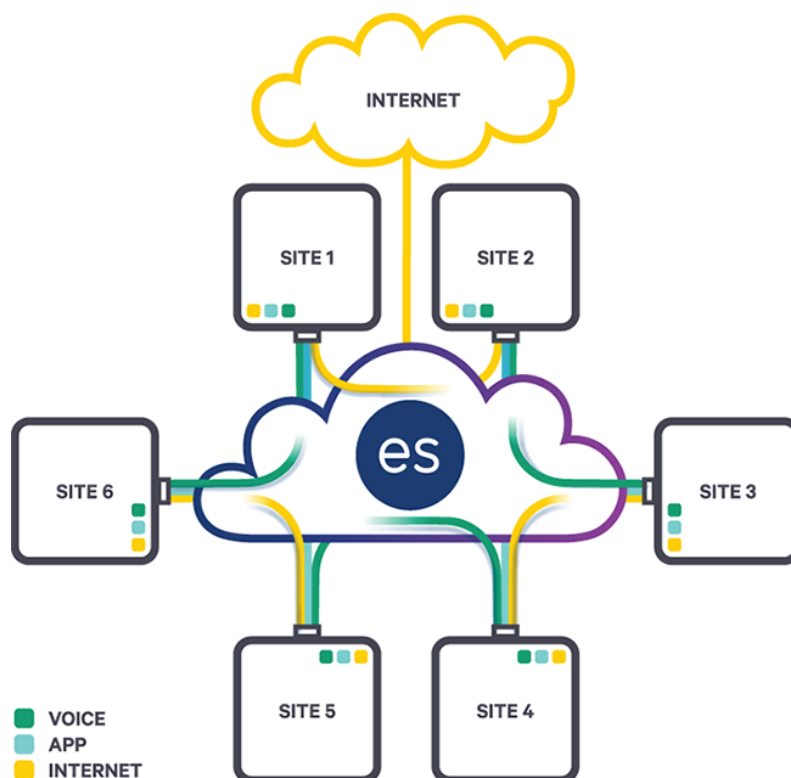

es

everstream®

FASTER FIBER. BETTER BUSINESS.™

Partner News & Updates

Product Spotlight: P2MP

Everstream's **Point-to-MultiPoint** service eliminates the need for you to manage a Virtual Private Network (VPN) connection. With our P2MP, your business can connect three or more geographically dispersed sites -- allowing each to communicate with one another as well as a data center or colocation facility of your choice. Everstream's high-speed fiber connection is flexible, scalable and customizable to meet your needs today and in the future.

Recently, a multi-site public library system renewed and upgraded its service with Everstream. Everstream delivered a Point-to-Multipoint connection with both Dedicated Internet Access and V-DIA to serve each of the customer's locations, employees and cardholders. [Read more about why this customer chose Everstream for its Point-to-Multipoint solution.](#)