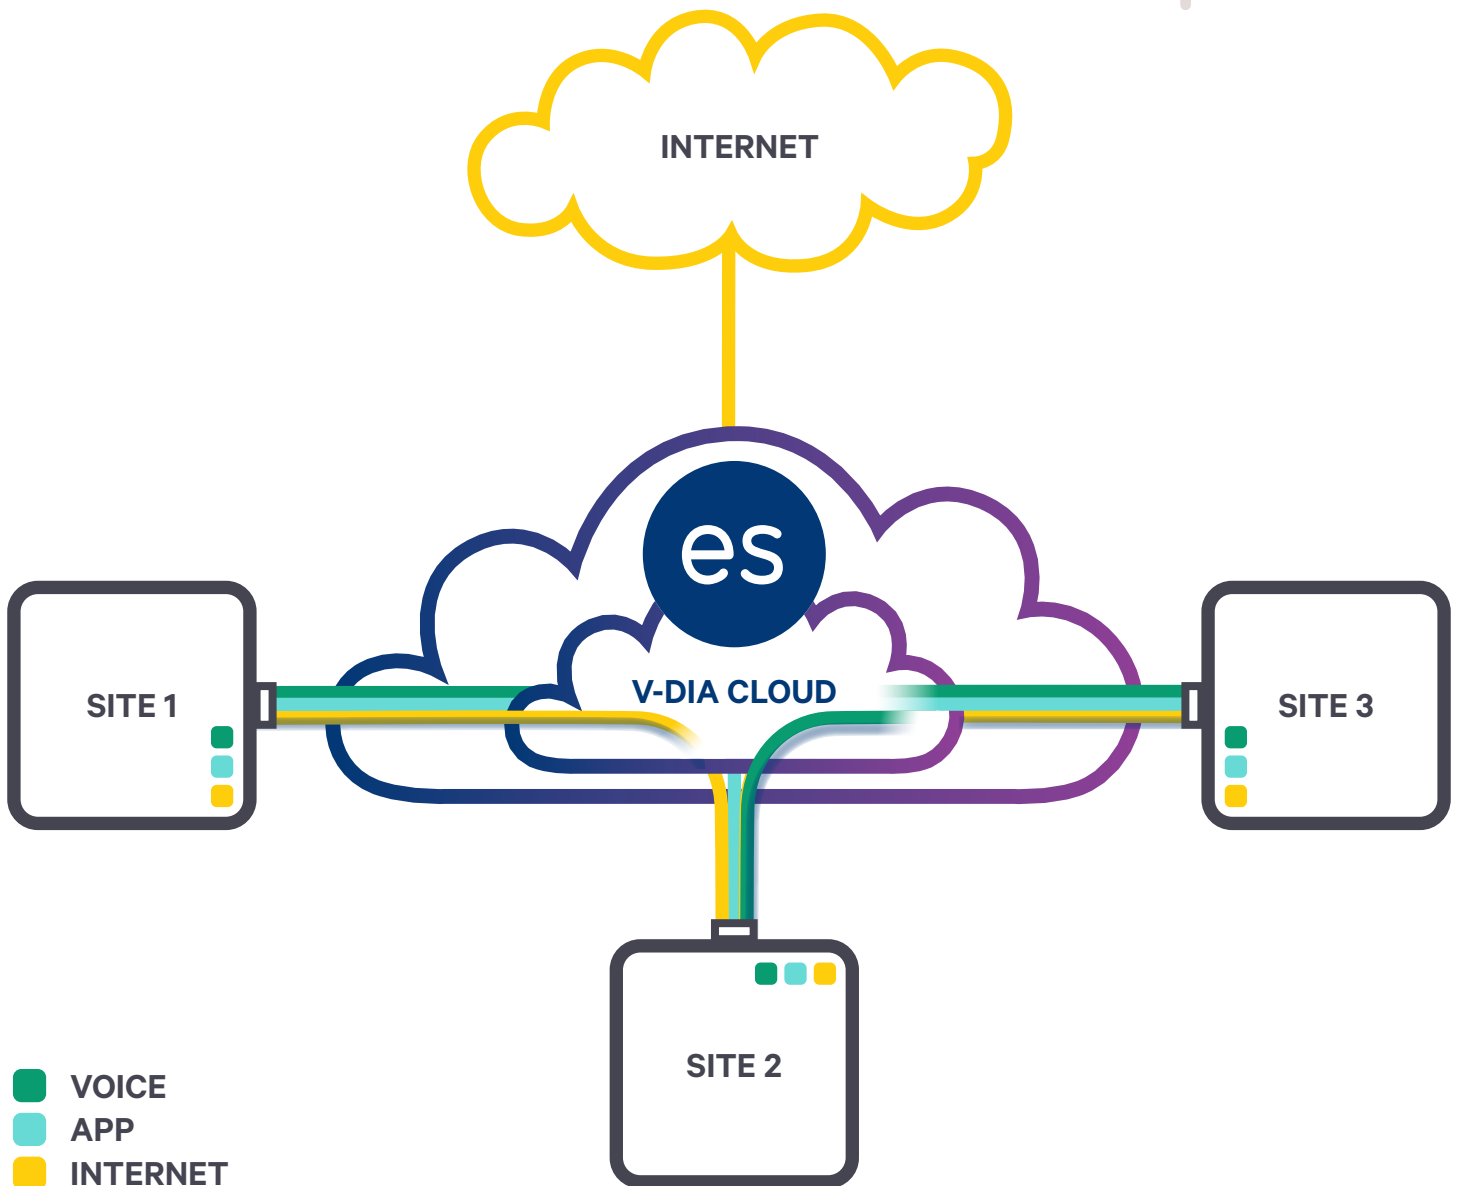

es

V-DIA

## Virtual Dedicated Internet Access

Multi-site businesses often struggle with IP management and efficient utilization of their bandwidth. With Everstream's Cloud-based Virtual Dedicated Internet Access, your business has one, shared public IP address that can be used for all locations — eliminating the hassle and inefficiency of administering and managing multiple IP addresses for multiple sites.

# Virtual Dedicated Internet Access

# V-DIA

**Virtual Dedicated Internet Access (V-DIA)** delivers the same core features and reliability as DIA. Ideal for customers with multiple locations, a V-DIA connection allows a business to communicate among its multiple sites with increased throughput. It functions as a private, independent network such that each location is independent of the others. Everstream's V-DIA option provides network redundancy, Multiprotocol Label Switching (MPLS) redundancy as well as the flexibility to manage and customize IP assignments.