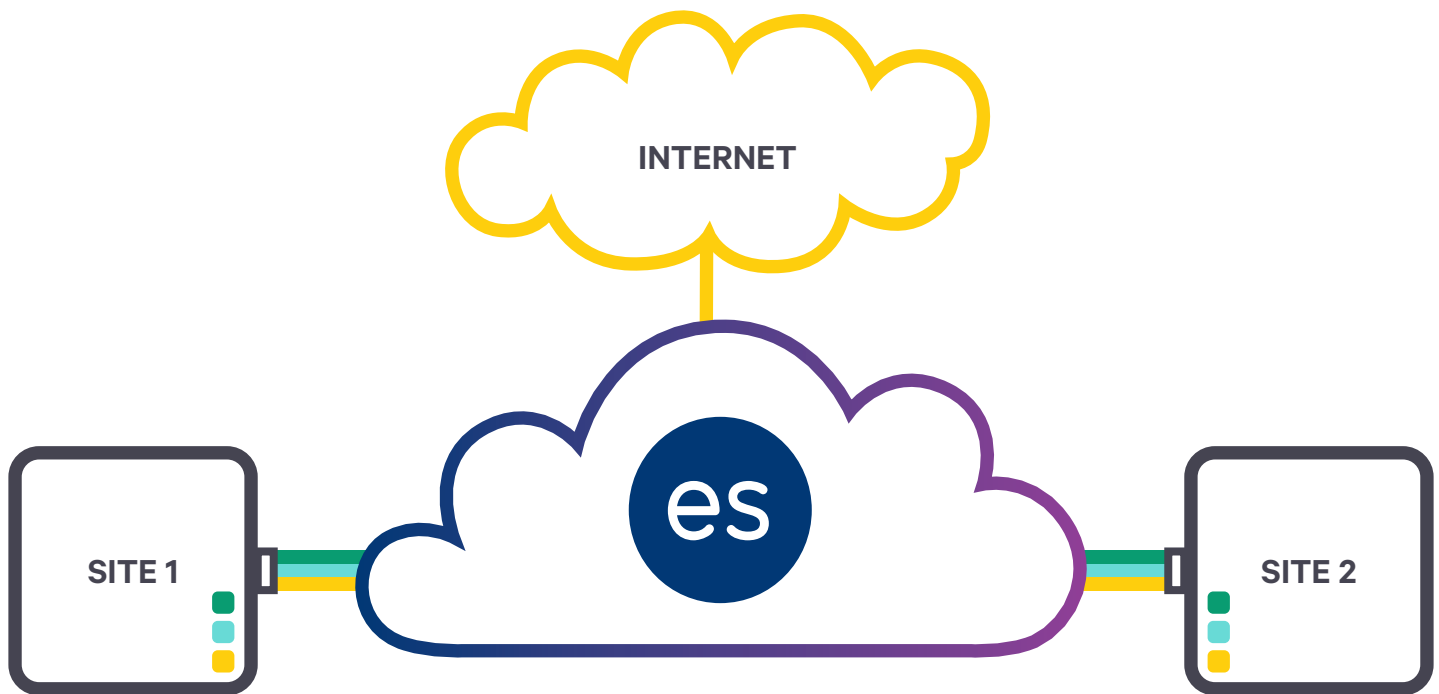

es

P2P

Point to Point

Businesses today realize that network security and performance are paramount in any industry.

A Point-to-Point connection with Everstream delivers a private, secure, high-speed Ethernet connection between your business and a second location of your choice on our 100 % owned and operated fiber network.

everstream[™]

FASTER FIBER. BETTER BUSINESS.

Point to Point | P2P

- VOICE
- APP
- INTERNET

A **Point-to-Point (P2P)** circuit from Everstream is a private, reliable fiber connection that links two physical end points of your choosing, including business locations, data centers, colocations, cloud or your IT vendors. This straightforward and affordable connection has untagged, tagged, Ethernet-Circuit Cross-Connect (CCC) and Virtual-LAN (VLAN)-CCC options available.