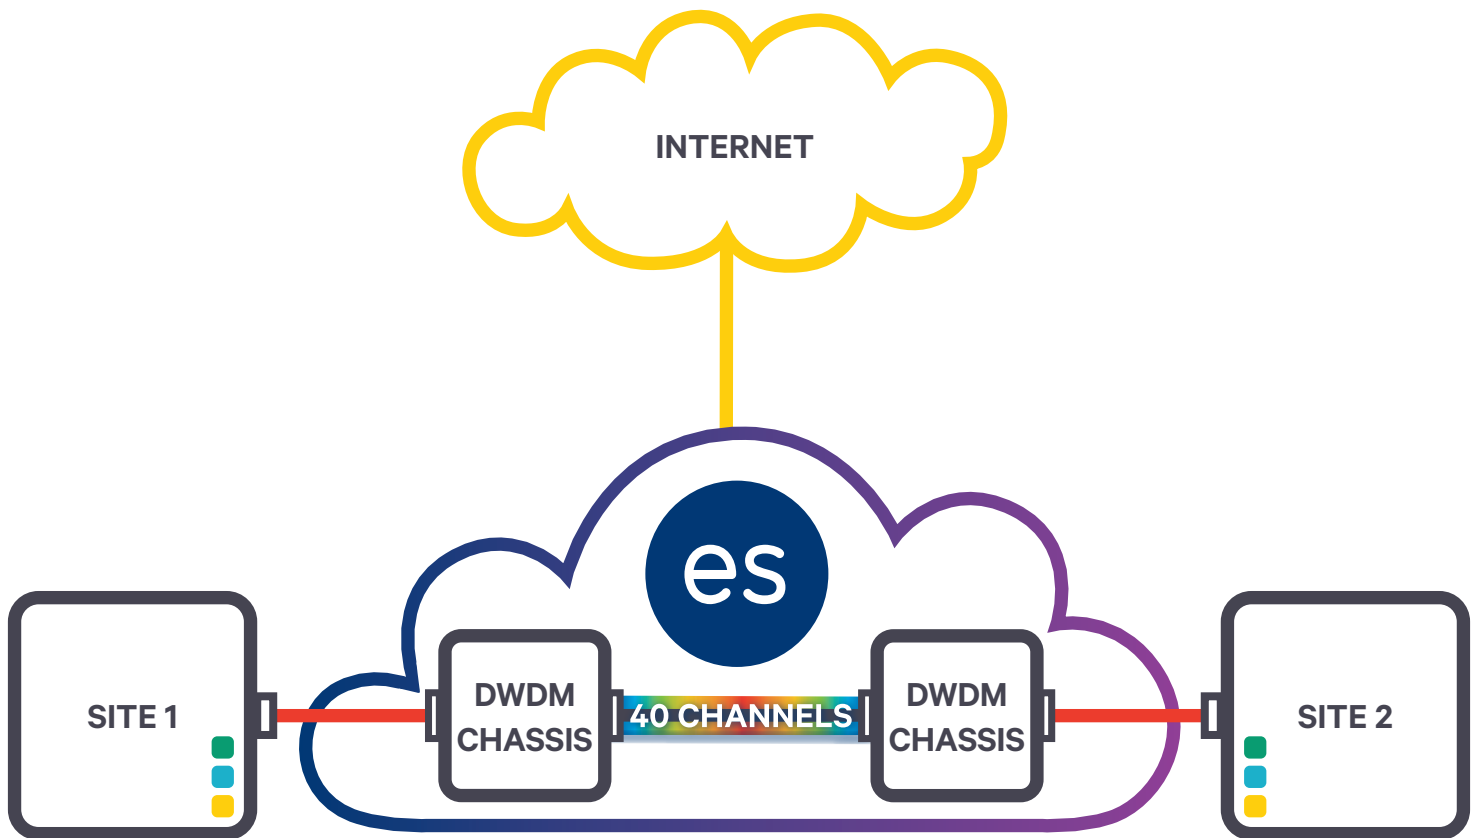

es

MW

Managed Wave

We understand that fiber is an investment in infrastructure and technology. With an Everstream Managed Wave connection, we've already laid the groundwork for you. This service is available to businesses, carriers and data centers looking for a cost-effective, high-speed connection of at least 1 Gigabit between two on-net locations.

everstream[™]
FASTER FIBER. BETTER BUSINESS.

Managed Wave

- VOICE
- APP
- INTERNET

Managed Wave allows customers to easily connect to the Everstream backbone in buildings where service already exists. This dedicated connection utilizes active Dedicated Dense Wavelength Division Multiplexing (D-DWDM) technology and is available in 1-, 10-, 40- and 100-Gigabit service options.