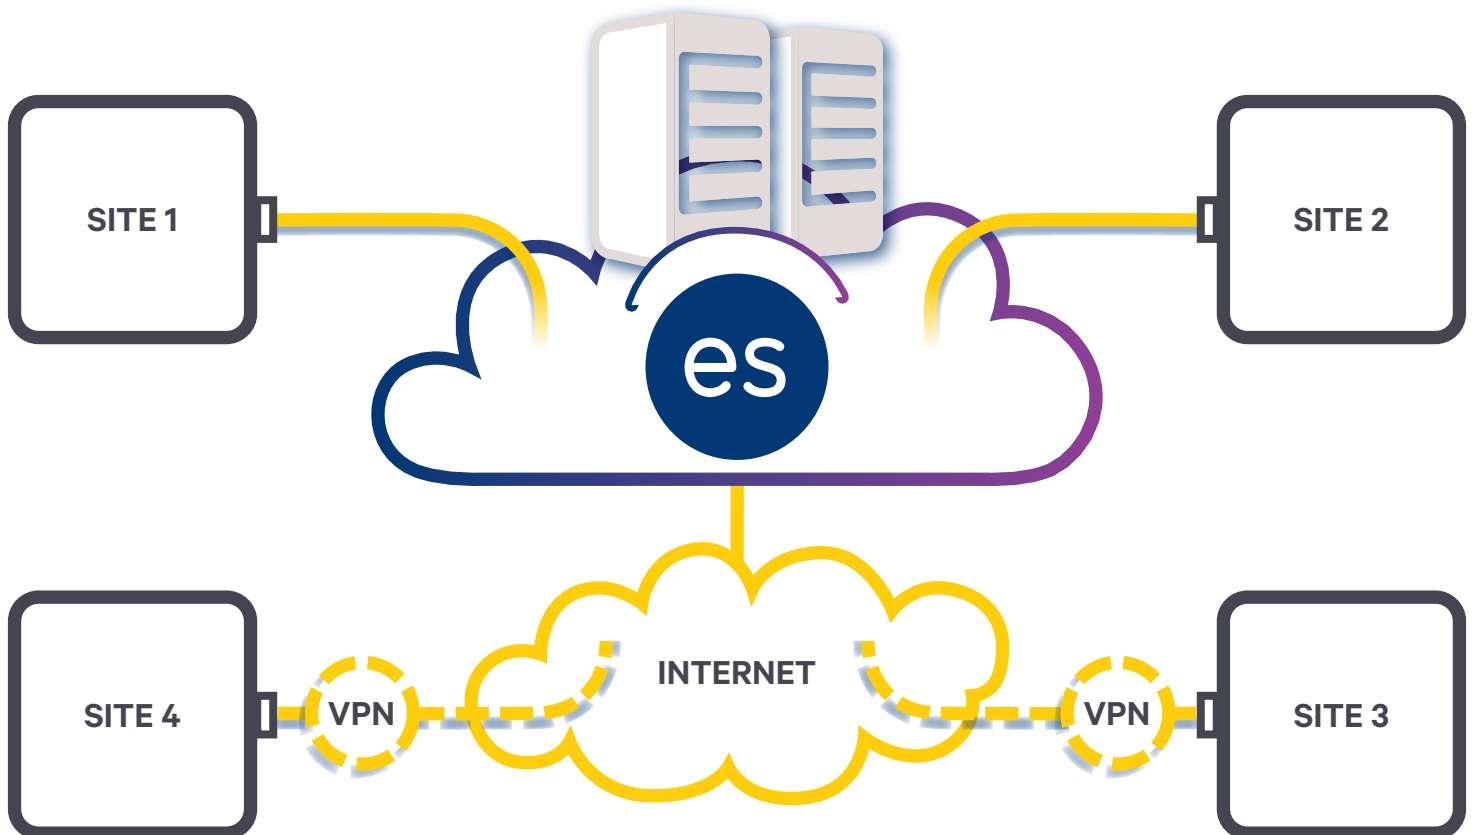

es

DCS

Data Center Services

Regardless of your data storage, replication or back-up needs, Everstream's Data Center, Colocation and Cloud-based services has a solution for your business. As a custom-designer and network operator, Everstream is well-positioned to serve multiple roles: as a WAN provider bringing your data into your network; as a primary or secondary/redundant data center, colocation or cloud provider; or as your internet service provider, delivering scalable connectivity for your data.

everstream[™]
FASTER FIBER. BETTER BUSINESS.

Data Center/Colocation | DC/C

Everstream's **Data Center Services** handle the entire process — evaluating, documenting and matching business' needs to best-in-class facilities. The company operates two regional data centers and is a network service provider for more than two dozen partner locations. Everstream's Grand Rapids, Michigan, facility is SOC 1® Type 2 and SOC 2® Type 2 certified.

- State-of-the-art centers without the capital investment
- Secure environments and strategic locations
- Tier 1, 2, 3 and 4 facilities available

Cloud-Based | CB

Everstream supports Infrastructure as a Service (IaaS) and Backup as a Service (BaaS) Cloud-Based offerings. IaaS has several options available, including your choice of a shared or private environment, redundant or non-redundant service, and optional disaster recovery capabilities. All have the ability to be managed by the customer for maximum flexibility.

- Direct connections that can be paired with any networking solution
- Regulatory and compliance certifications
- Secure, redundant offerings