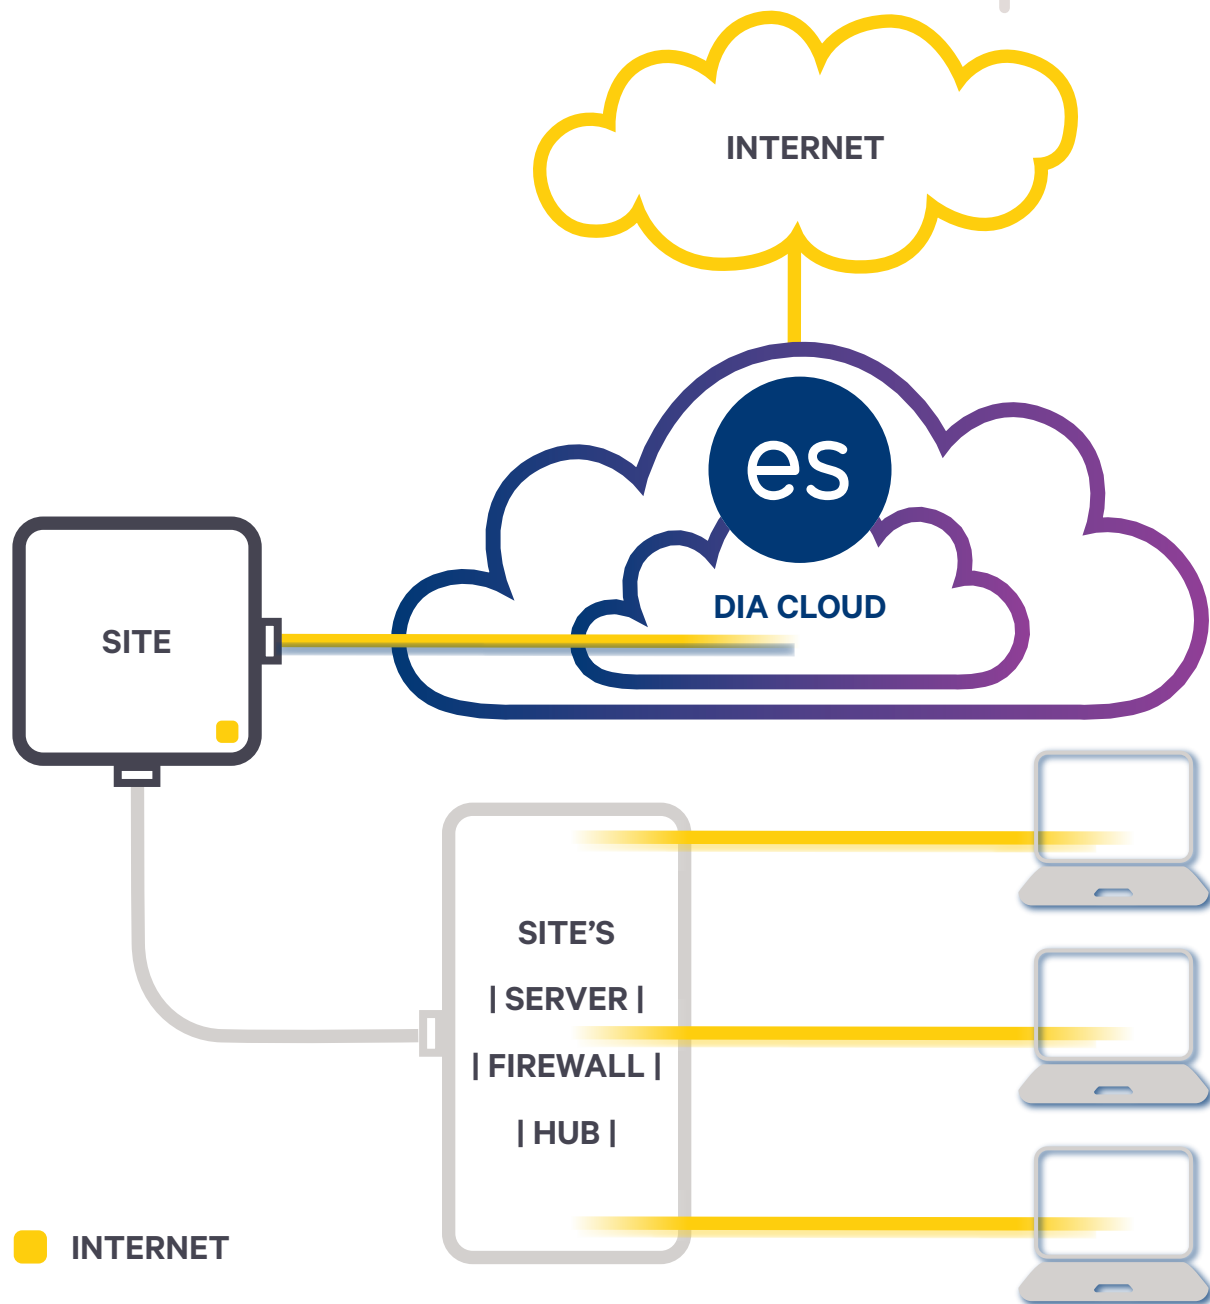

es

DIA

Dedicated Internet Access

A fast, reliable internet connection is critical for today's businesses. Moments wasted on a slow connection or interruption in service is time that your organization can't afford. With Everstream's Dedicated Internet Access, your network connection is not only fast and reliable; it's also symmetrical, scalable and secure.

everstream[™]
FASTER FIBER. BETTER BUSINESS.

Dedicated Internet Access | DIA

Dedicated Internet Access (DIA) from Everstream ensures a customer's bandwidth is reserved for their business' needs, delivering consistent performance with a reliable fiber internet connection.

Conversely, internet access from a national cable or phone company is their best-effort service — an arrangement where bandwidth is oversubscribed because not every customer uses their connection to the fullest capacity every minute of the day. Even customers who opt for business class often experience a reduction in bandwidth as additional users log on, causing latency.

- **Dedicated connection**

- **Reliable service**

- **Scalable solution**